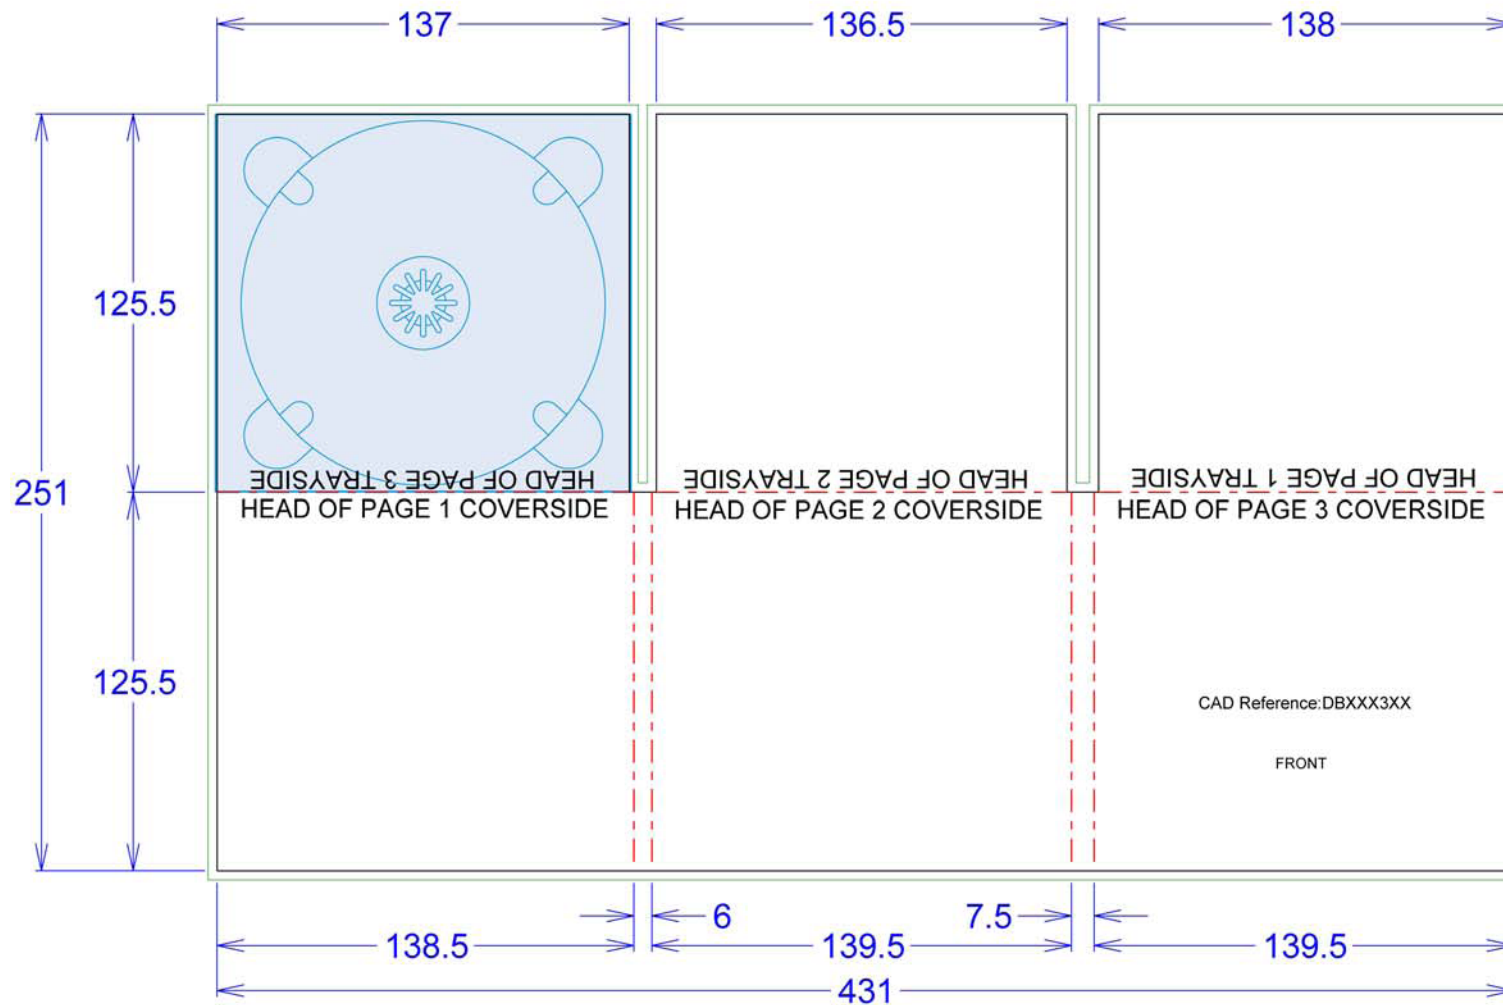

Integrated Management System

CD Digi + 6 Panel / 1 Tray

(right panel)

material:
GC1 cardboard
315g/m²