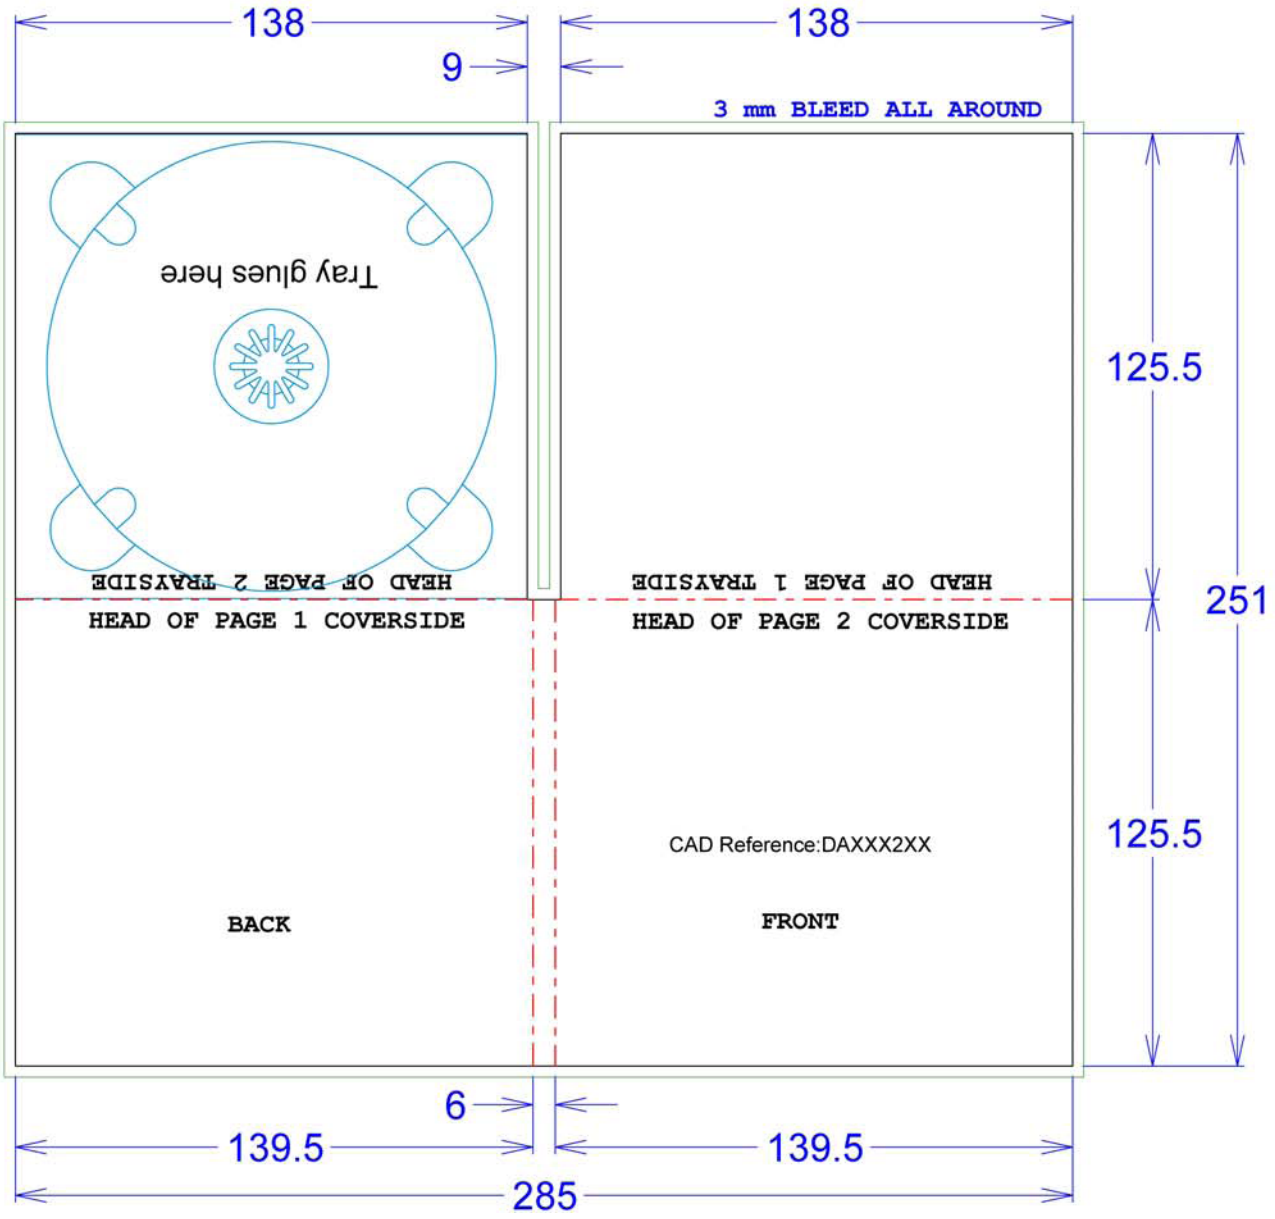

**Integrated Management System**

CD Digi – 4 Panel / 1 Tray

material:  
GC1 cardboard  
315g/m<sup>2</sup>