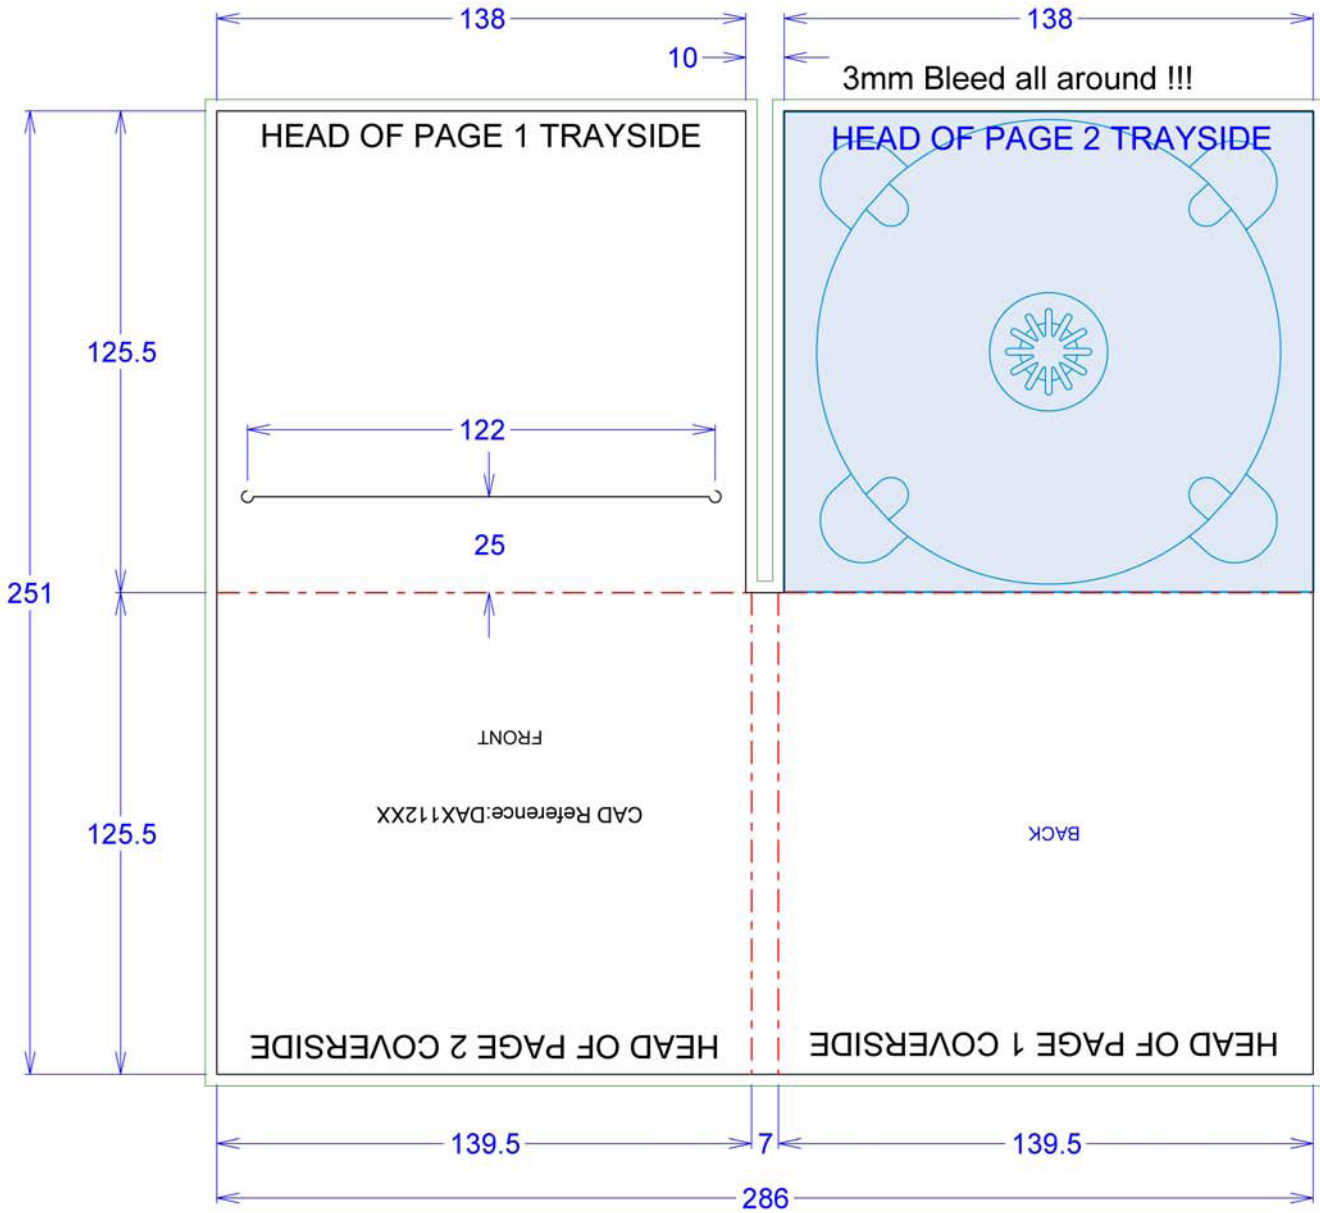

Integrated Management System
 CD-Digi - 4 Panel / 1 Tray / with Slot

material:
 GC1 cardboard
 315g/m²